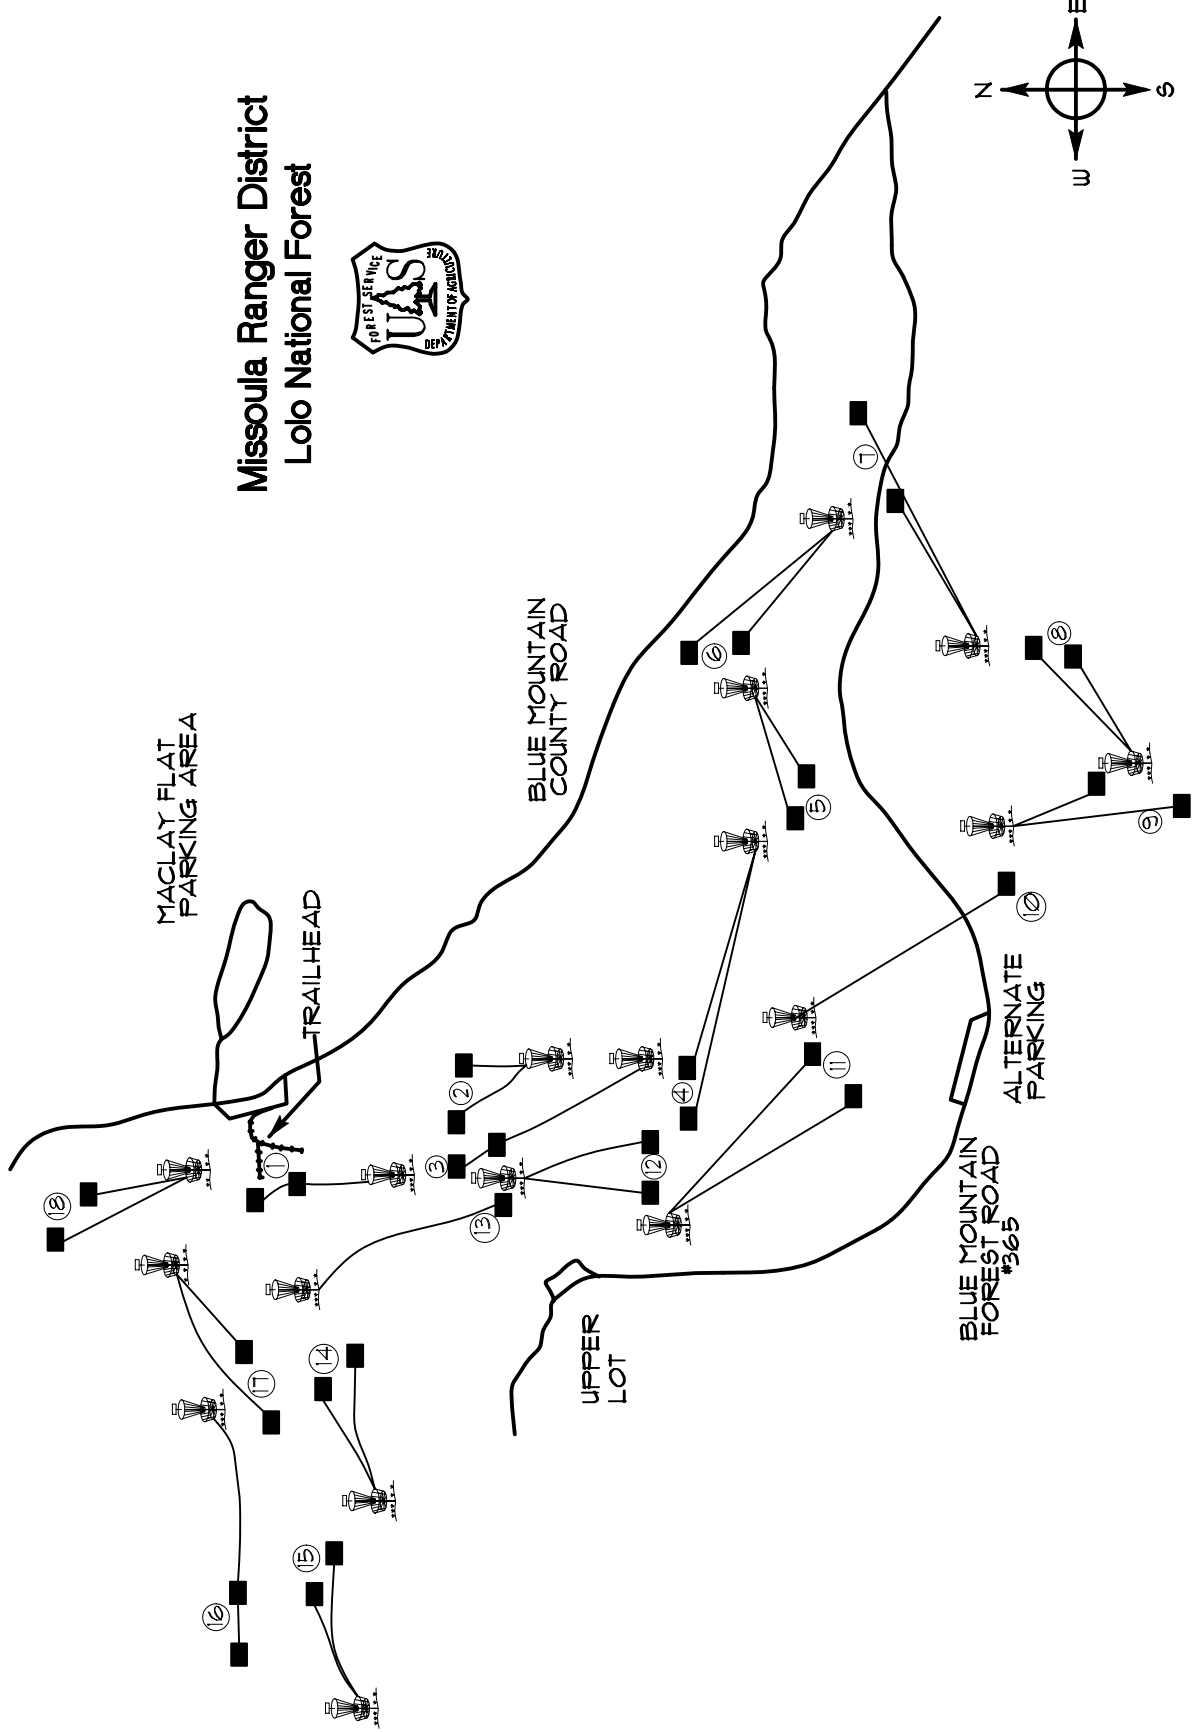

BLUE MOUNTAIN DISC GOLF COURSE

Blue	White
1	1
2	2
3	3
4	4
5	5
6	6
7	7
8	8
9	9
10	10
11	11
12	12
13	13
14	14
15	15
16	16
17	17
18	18
TOTAL/9HOLE	TOTAL/9HOLE

From I-90 take exit 101 (Reserve St) and head south on highway 93. Stay on 93 all the way through Missoula and take a right (go west) on Blue Mountain Rd about a mile after the second Walmart. Follow Blue Mountain Rd for about 2 1/2 miles until you get to MacClay Flats parking lot. Hole # 1 is at the top of the hill across the road from MacClay Flats parking lot.