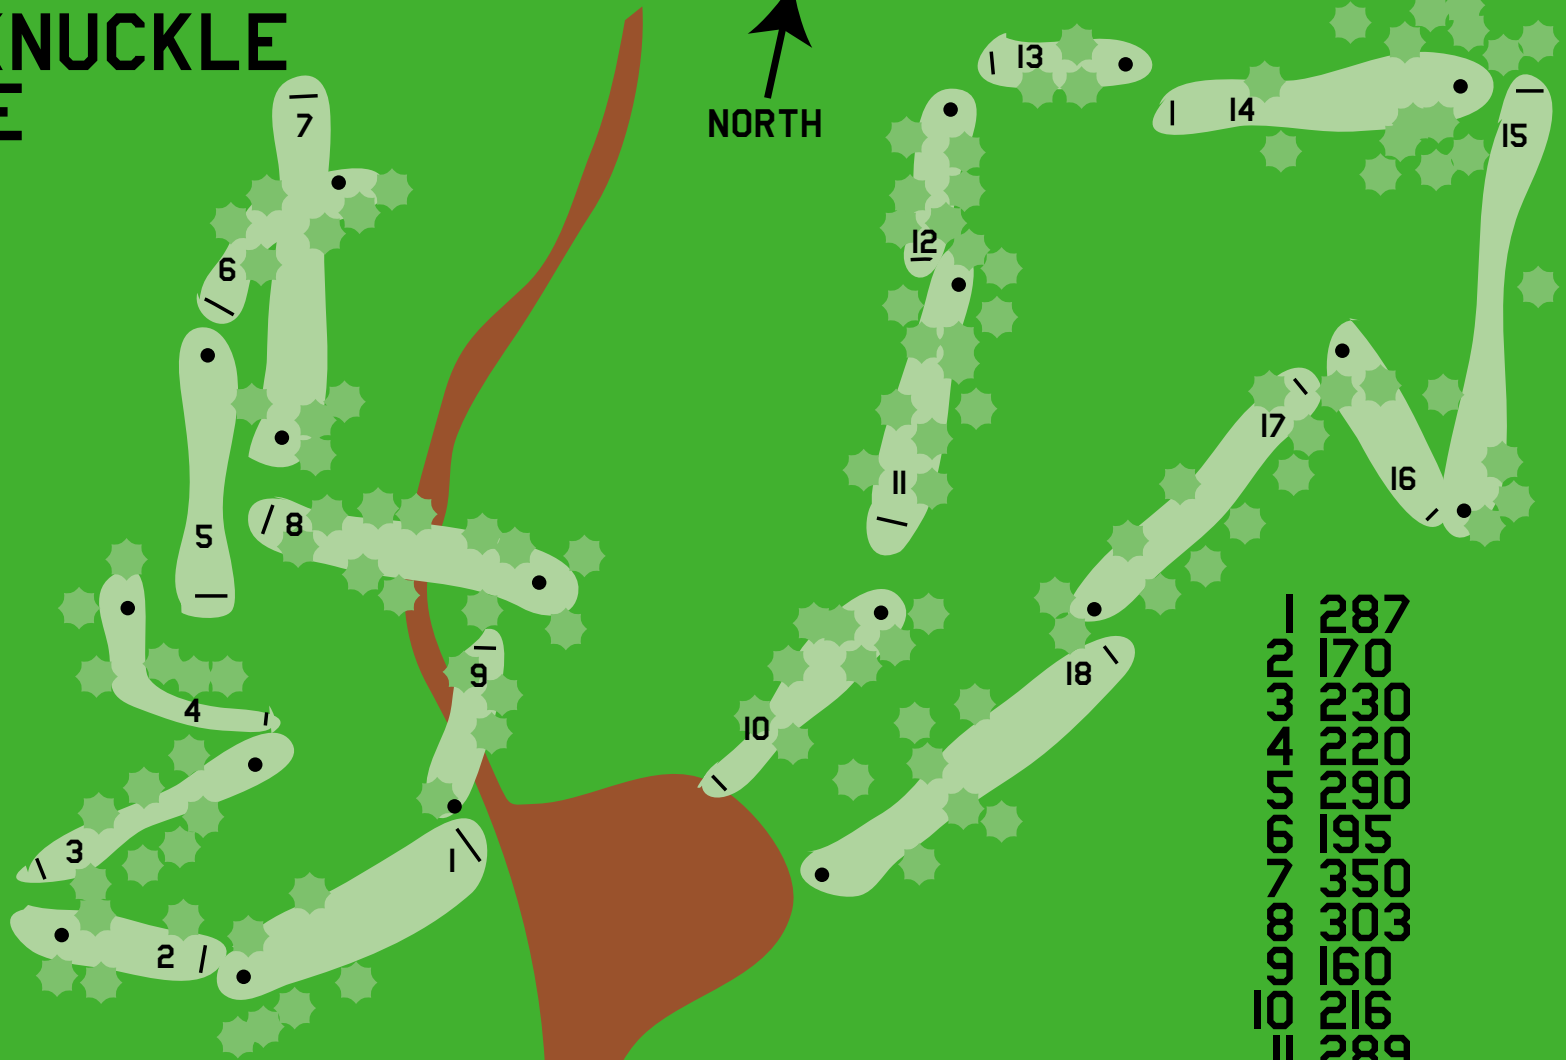

SCRATCH GRAVEL DEER KNUCKLE COURSE

PLEASE DO NOT LITTER

FROM HWY 12 TAKE A LEFT ON HENDERSON
RIGHT ON CUSTER LEFT ON GREED MEADOW
LEFT ON FRANKLIN MINE RD. RIGHT ON
TUBLEWEED DR

FROM 1 15 WEST ON CEDAY ST
RIGHT ON LYNDALE
RIGHT ON BENDOT AVE
LEFT ON CUSTER
RIGHT ON GREEN MEADOW
LEFT ON FRANKLIN NIME RD
RIGHT ON TUBLEWEED DR

- | | |
|----|-----|
| 1 | 287 |
| 2 | 170 |
| 3 | 230 |
| 4 | 220 |
| 5 | 290 |
| 6 | 195 |
| 7 | 350 |
| 8 | 303 |
| 9 | 160 |
| 10 | 216 |
| 11 | 289 |
| 12 | 171 |
| 13 | 140 |
| 14 | 230 |
| 15 | 484 |
| 16 | 194 |
| 17 | 324 |
| 18 | 382 |